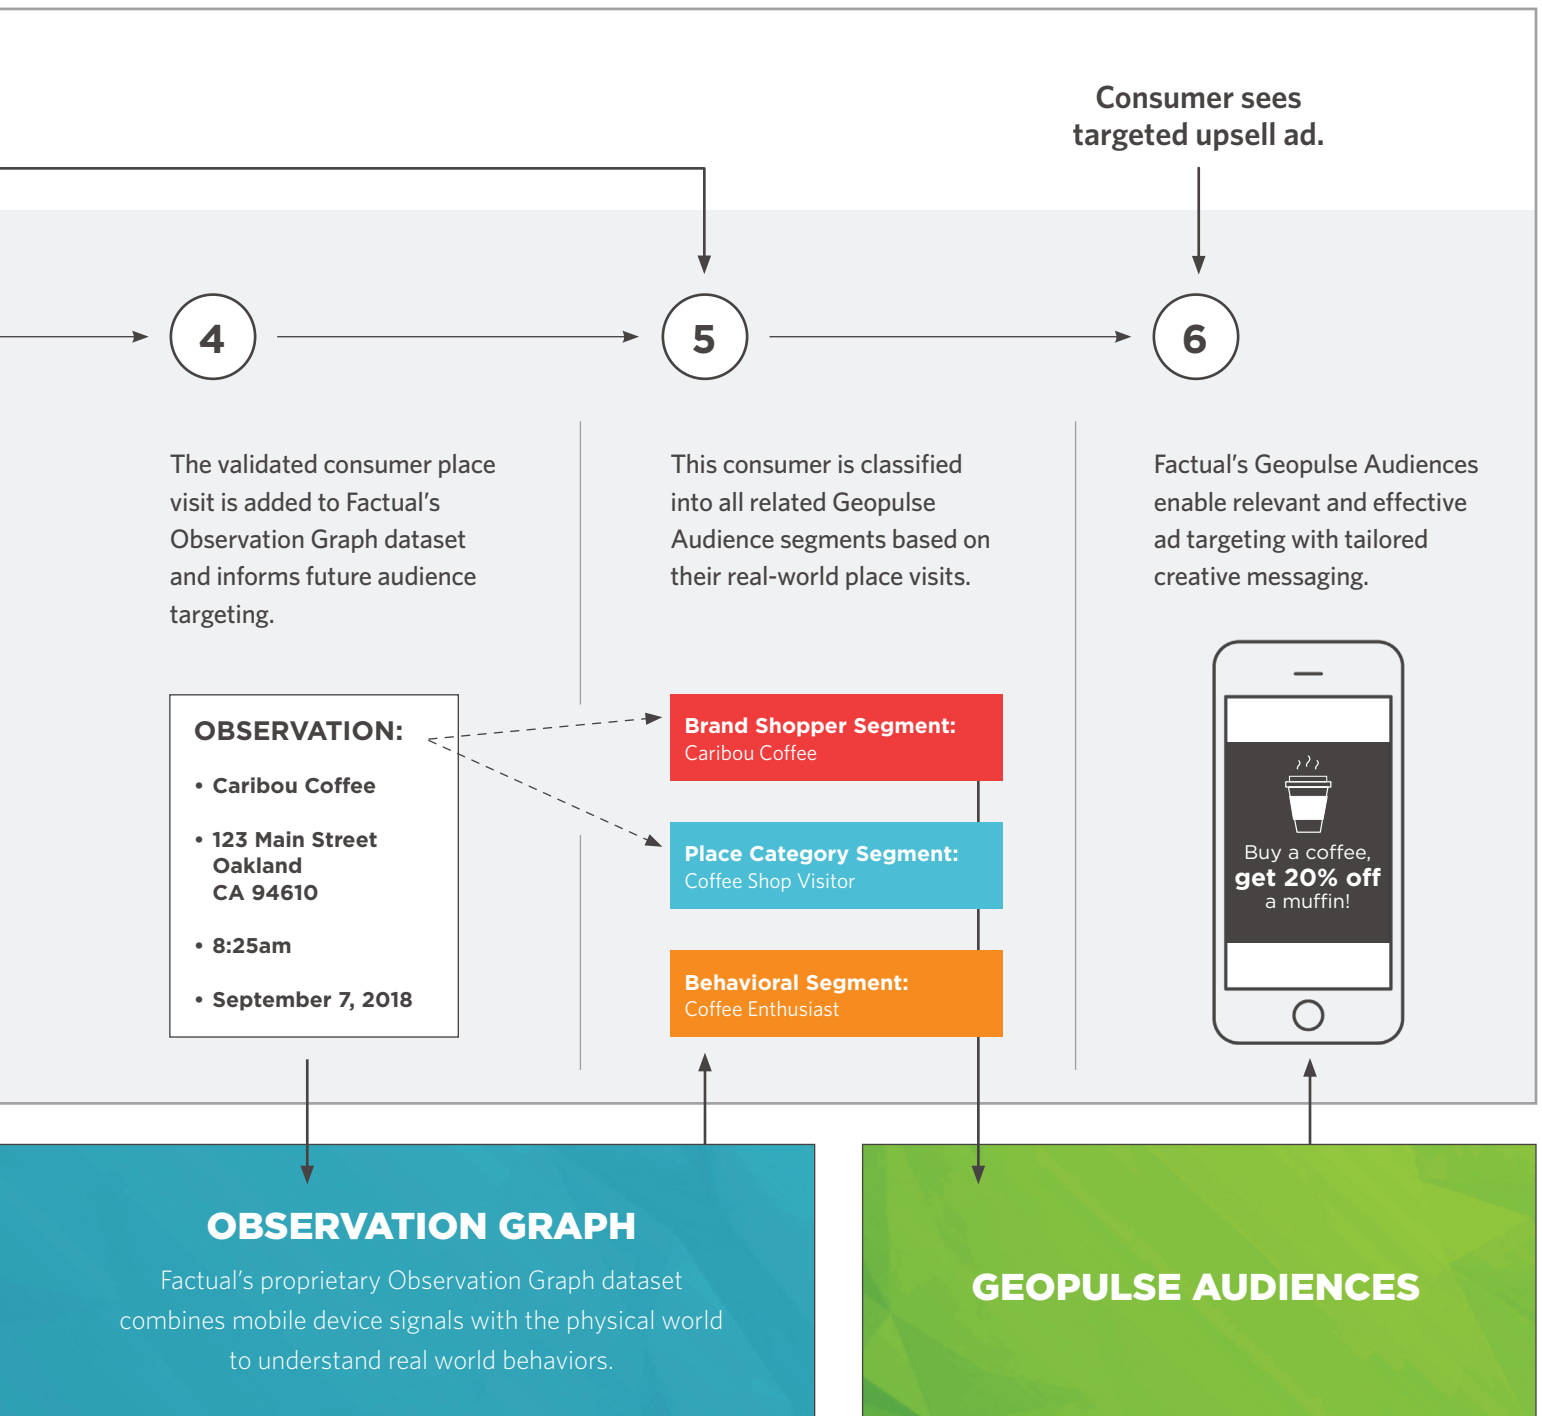

Behavioral Segments

Lifestyle and Lifestage

Factual > Geopulse Audience > Behavioral > Lifestyle and Lifestage >

Adventure Seekers (Thrill Seeker)
College-Bound Students
College Students
Expecting Parents
Family Fun Lifestyle (Family Fun Activities)
Live Sports Fans
Luxury Lifestyle
Men's Lifestyle
Millennials
New Home Owners
Newlyweds
NFL Enthusiasts (Pro Football Fan)
Outdoor Enthusiasts
Teens and High School Students
Young Professionals

HOW WE BUILD QUALITY AUDIENCES

Geopulse Audience is powered by Factual's proprietary data assets and technology.

GLOBAL PLACES

Factual's Global Places proprietary data asset covering 130M+ places across 52 countries. It is continually updated to maintain accuracy and freshness.