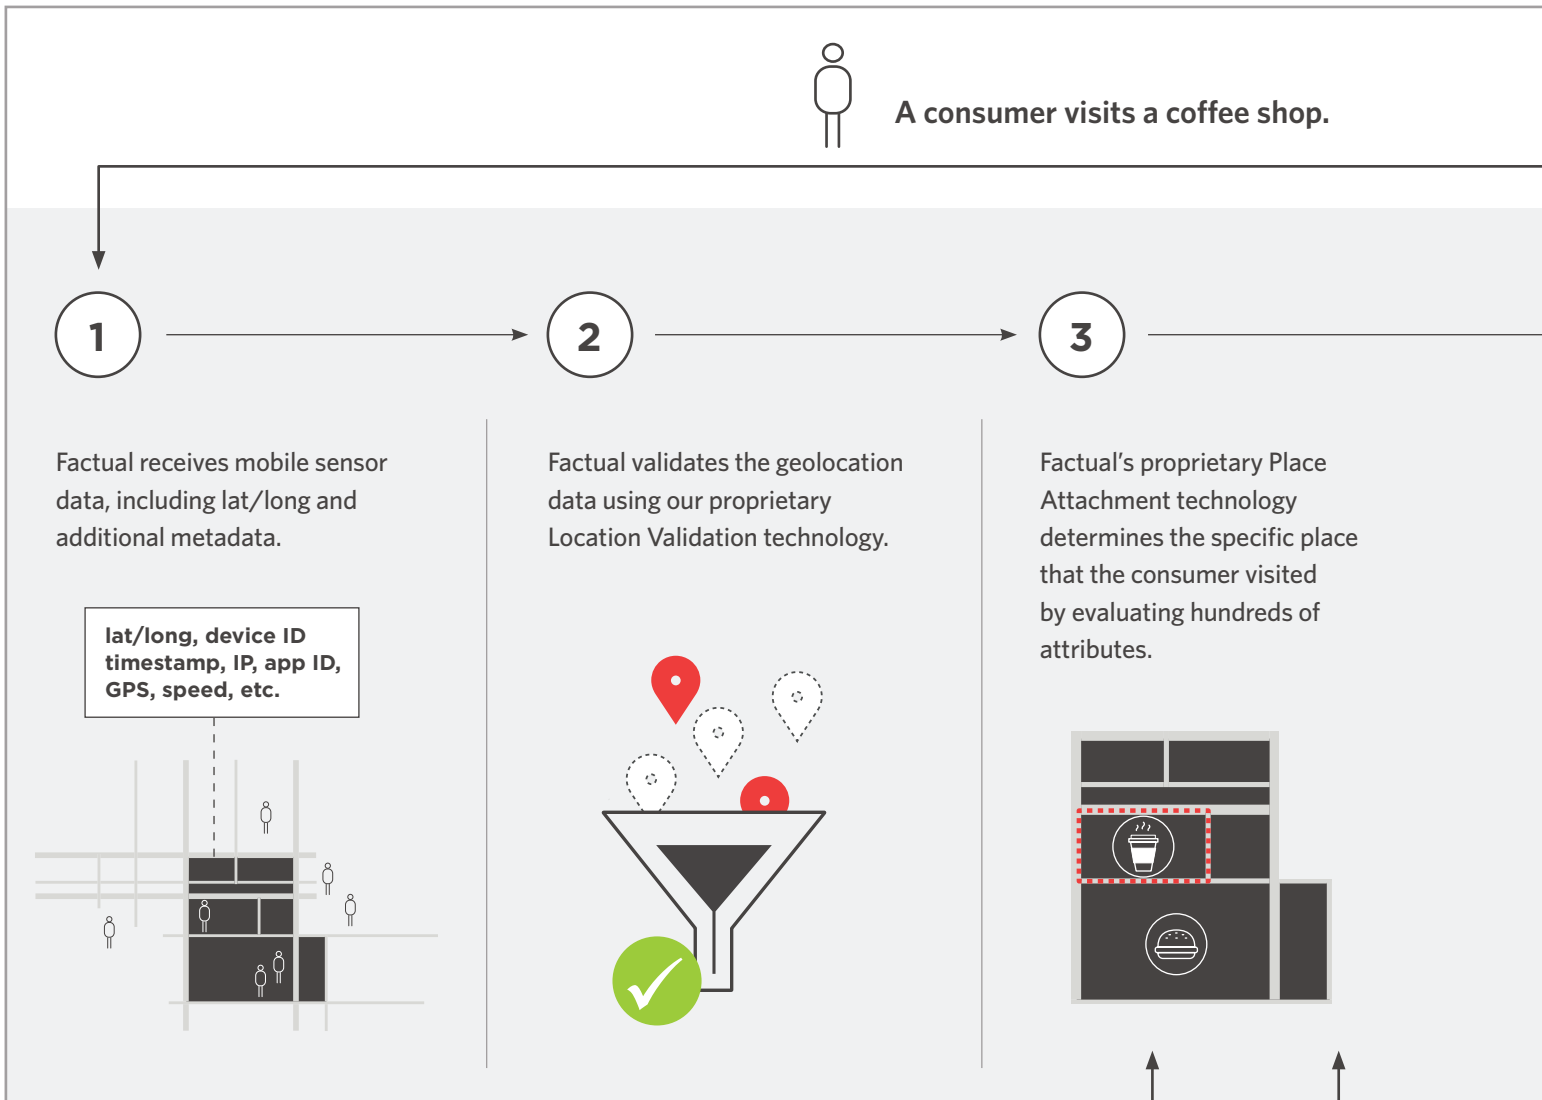

Behavioral Segments

Lifestyle and Lifestage

Factual > Geopulse Audience > Behavioral > Lifestyle and Lifestage >

Adventure Seekers (Thrill Seeker)
College-Bound Students
College Students
Expecting Parents
Family Fun Lifestyle (Family Fun Activities)
Live Sports Fans
Luxury Lifestyle
Men's Lifestyle
Millennials
New Home Owners
Newlyweds
NFL Enthusiasts (Pro Football Fan)
Outdoor Enthusiasts
Teens and High School Students
Young Professionals

HOW WE BUILD QUALITY AUDIENCES

Geopulse Audience is powered by Factual's proprietary data assets and technology.

GLOBAL PLACES

Factual's Global Places proprietary data asset covering 130M+ places across 52 countries. It is continually updated to maintain accuracy and freshness.