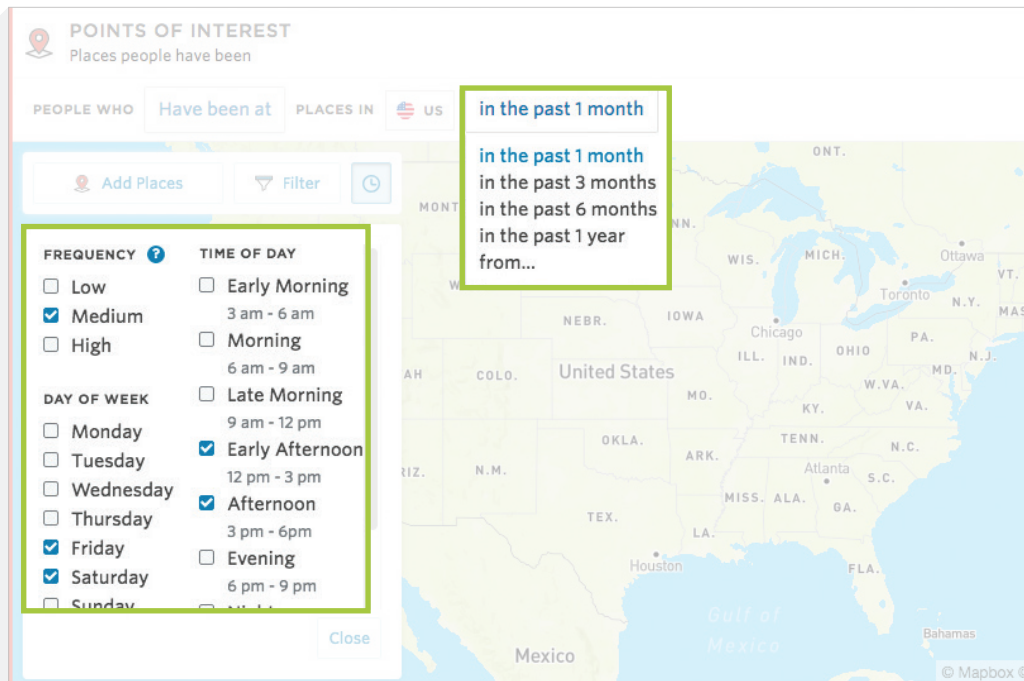

Factual's Geopulse Audience Designer allows you to customize your own mobile-first audiences with ease:

- Build nuanced audiences with Factual's demographic attributes and pre-built Behavior Profiles.
- Smart search for over 130 million places, chains and points of interest across 475 categories.
- Refine your audience by frequency, day-of-week and time-of-day, or specific date range.
- Target consumers based on the chains they visit, places they travel, and where they live.
- And so much more...