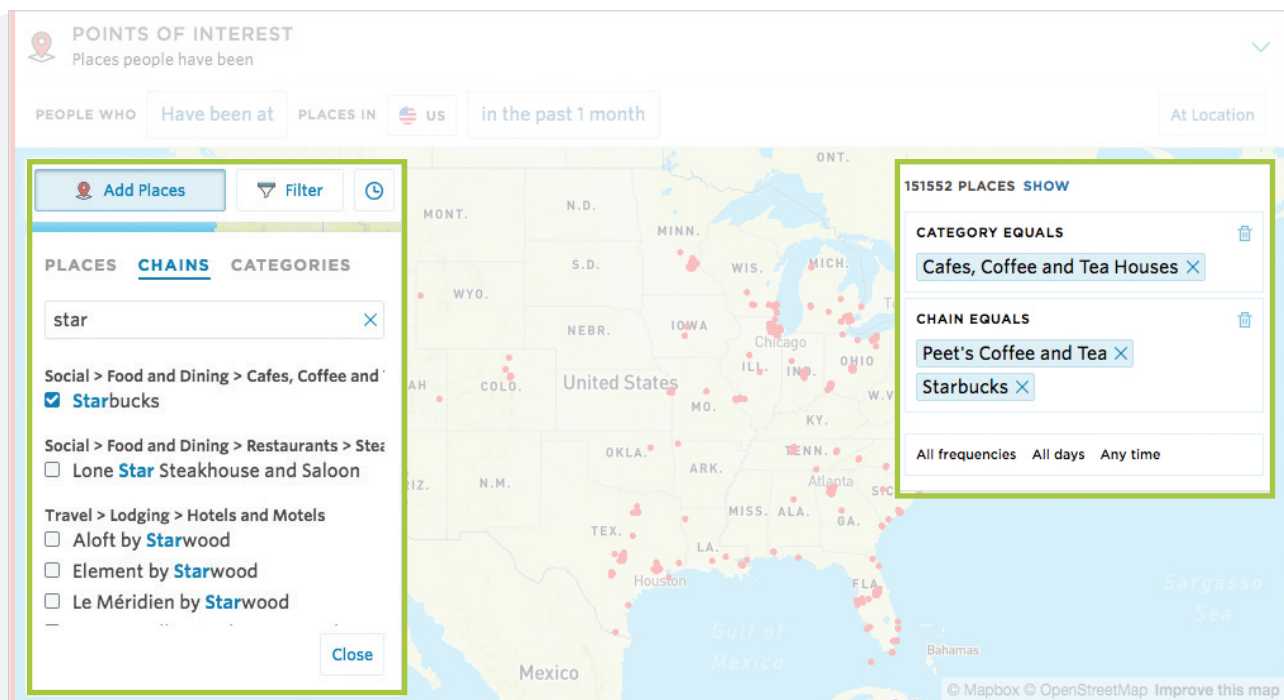

Factual's Geopulse Audience Designer allows you to customize your own mobile-first audiences with ease:

- Build nuanced audiences with Factual's demographic attributes and pre-built Behavior Profiles.
- Smart search for over 130 million places, chains and points of interest across 475 categories.
- Refine your audience by frequency, day-of-week and time-of-day, or specific date range.
- Target consumers based on the chains they visit, places they travel, and where they live.
- And so much more...